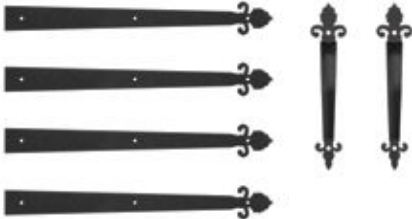

# Collections

Each collection consists of four 16"x 2" hinge straps and two 9" pull handles. Every piece is made from black powder coated steel with a hand-hammered look. Additional accent pieces are available to match or complement each collection.

---

**Arrow**

**Aspen**

**Barcelona**

**Bean**

**Conifer**

**Fleur-de-Lis**

**Spear**