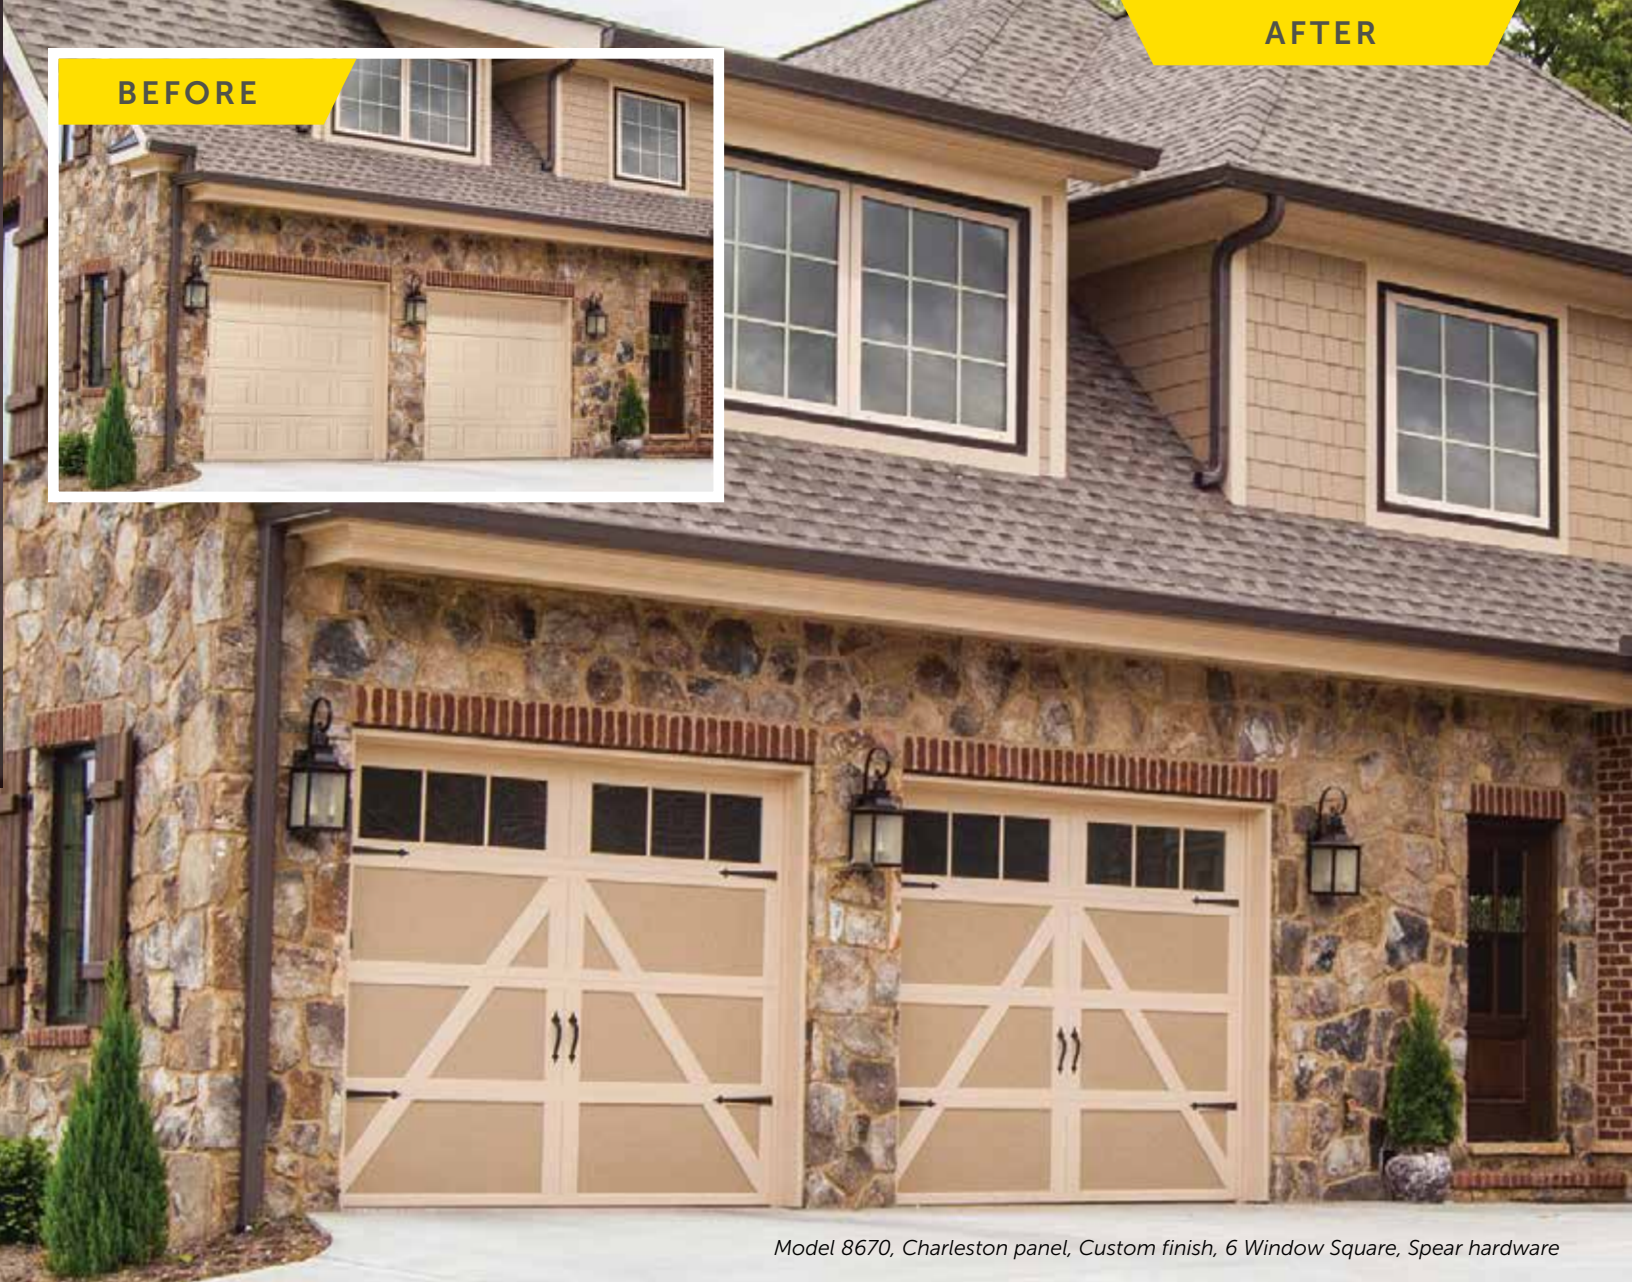

AFTER

BEFORE

Model 8670, Charleston panel, Custom finish, 6 Window Square, Spear hardware

Garage Door Design Center

To see this door on your home, visit wayne-dalton.com, or download our Garage Door Design Center app. Upload a photo of your home and experiment with panel designs, color options, window styles and decorative hardware designs. Instant curb appeal awaits you with just a click of your mouse.

Wayne Dalton
GARAGE DOORS

DISTRIBUTED BY:

2501 S. State Hwy. 121 Bus., Ste 200
Lewisville, TX 75067

wayne-dalton.com