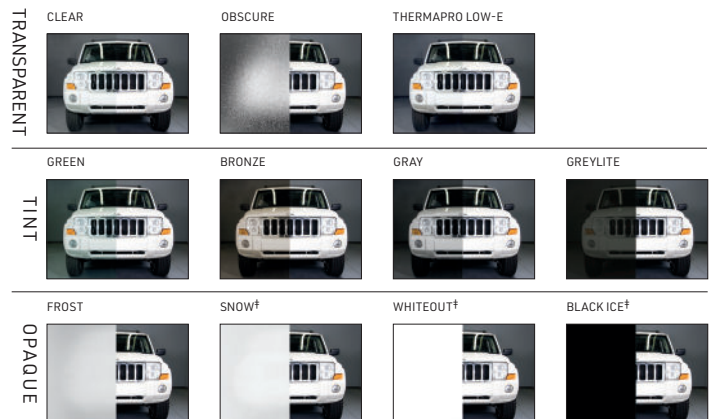

Glass

Glass is tempered and available as single pane or insulated.

†Laminated, not tempered. Insulated glass not available.

Amarr Company
165 Carriage Court
Winston-Salem, NC 27105
800.503.DOOR
www.amarr.com

FOR TECHNICAL QUESTIONS:
1.866.366.4814

YOUR LOCAL AMARR DEALER: