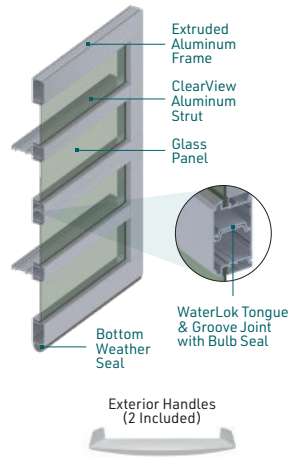

Construction

ALUMINUM HO1000

An Amarr Horizon HO1000 multiview door offers unique styling to match any modern architecture.

- Extruded aluminum frame provides durability, low maintenance and corrosion resistance
- **WaterLok** joint sealing system featuring new and improved wide tongue and groove section joints (June 2024) with leading-edge bulb seal and bottom weather seal for enhanced air-tight and water-resistant performance
- ClearView Aluminum Strut System does not restrict viewing area and adds strength and durability
- Equal glass heights in all sections of a door
- Glass expands up to 8'2" wide

Specifications

	AMARR HORIZON HO1000
FRAME CONSTRUCTION	2" thick aluminum
SECTION HEIGHTS	Varies by door height
DOOR WIDTHS	2' – 20' 2" (in 1" increments)
DOOR HEIGHTS	6' – 20' 1"
CLEARVIEW STRUT SYSTEM	Only required for doors ≥ 16'
WIND LOAD¹ AVAILABLE	•
FINISH WARRANTY²	5 Years
WORKMANSHIP WARRANTY²	5 Years
HARDWARE WARRANTY²	5 Years

Door Configurations

For Single Pane Glazing		
Door Width	# Center Stiles	# Windows/Section
Up to 8' 2"	0	2
8' 3" – 16' 2"	1	4
16' 3" – 20' 2"	2	6

For Insulated Glazing		
Door Width	# Center Stiles	# Windows/Section
Up to 10' 2"	1	4
10' 3" – 16' 2"	2	6
16' 3" – 20' 2"	3	8

Glazing Options

	Single Pane										Insulated		
	Tempered				Lami-nated	Polycarbonate			Acrylic			Tempered	
	3/16"	3/16" Low-E	1/4"	1/4" Low-E	1/4"	Single 1/8"	Single 1/4"	Tri-Wall 5/8"	1/8"	1/4"	1/2"	1/2"	1/2" Low-E
CLEAR	•	•	•	•								•	•
OBSCURE	•												
GREEN	•												•
BRONZE	•							•					•
GRAY	•												•
GREYLITE	•		•										•
FROST	•		•										•
SNOW					•			•					
WHITEOUT					•								
BLACKICE					•								

Amarr as word and logo are trademarks belonging to Amarr Company, owned by ASSA ABLOY.

©ASSA ABLOY. Printed in USA
Form #6370424/7.5M/54

Part of ASSA ABLOY

Colors

Actual color may vary from samples shown.

IN STOCK FINISHES

ANODIZE

PAINT

SPECIAL ORDER FINISHES

Longer lead time and price upcharge may apply.