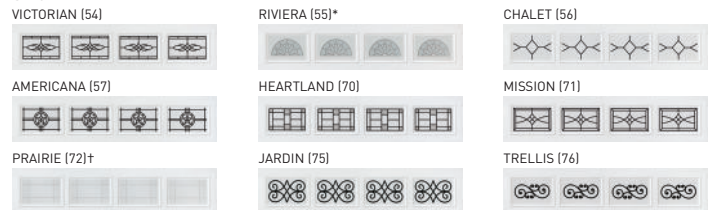

SHORT PANEL