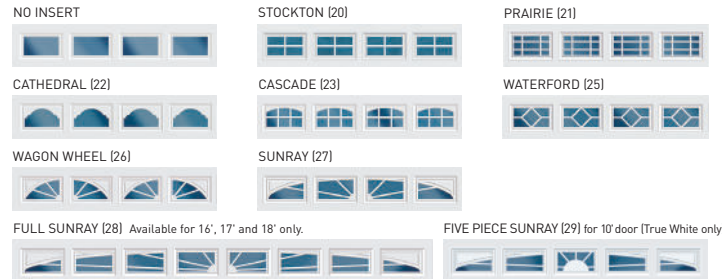

SHORT PANEL