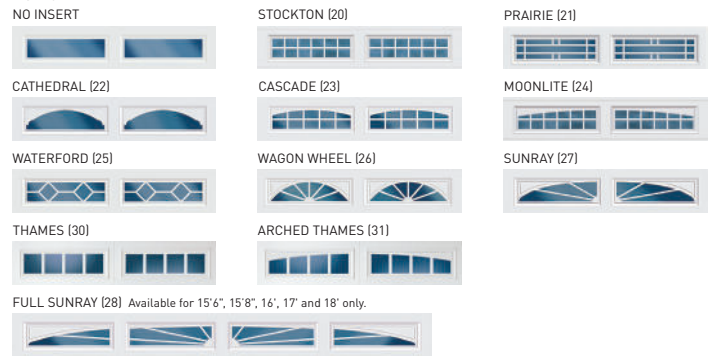

LONG PANEL

DecraGlass™ Windows

Available for OL3200 only.

Tempered obscure glass with baked-on ceramic designs.