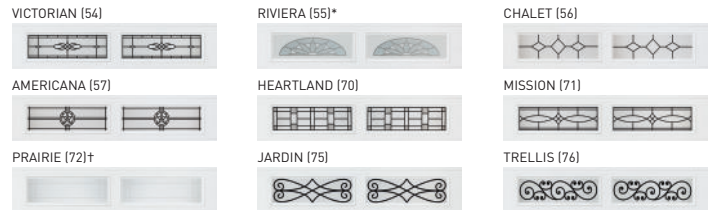

LONG PANEL

* Clear glass with printed frost pattern. [†] Obscure glass with v-groove.

Mosaic Window Options

Available for OL3200 only.

The choice is yours.

Add visual interest to your contemporary, mid-century modern or transitional home. With Mosaic Window Options you decide the number and location of windows to create the door design you want. Visit amarr.com/mosaic for design inspirations.

Optional Lock