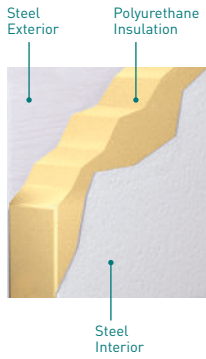

Construction