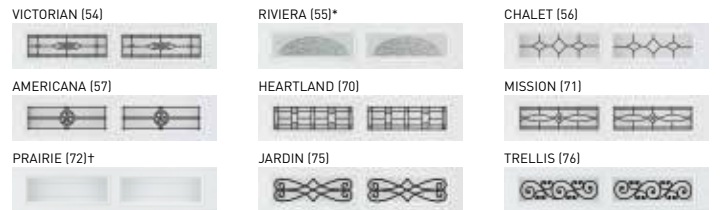

DecraGlass™ Windows

Tempered obscure glass with baked-on ceramic designs.

* Clear glass with printed frost pattern. † Obscure glass with v-groove.