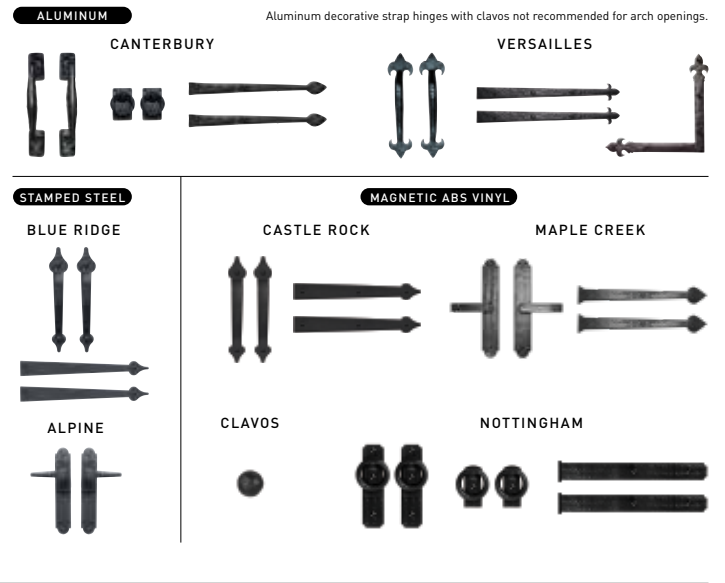

Decorative Hardware

YOUR LOCAL AMARR DEALER: