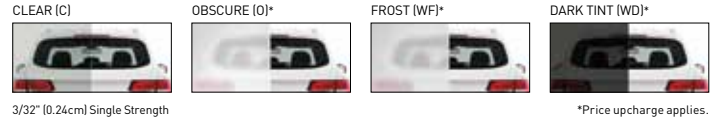

Glass Options

Insulated glass available in Clear, Frost and Dark Tint*