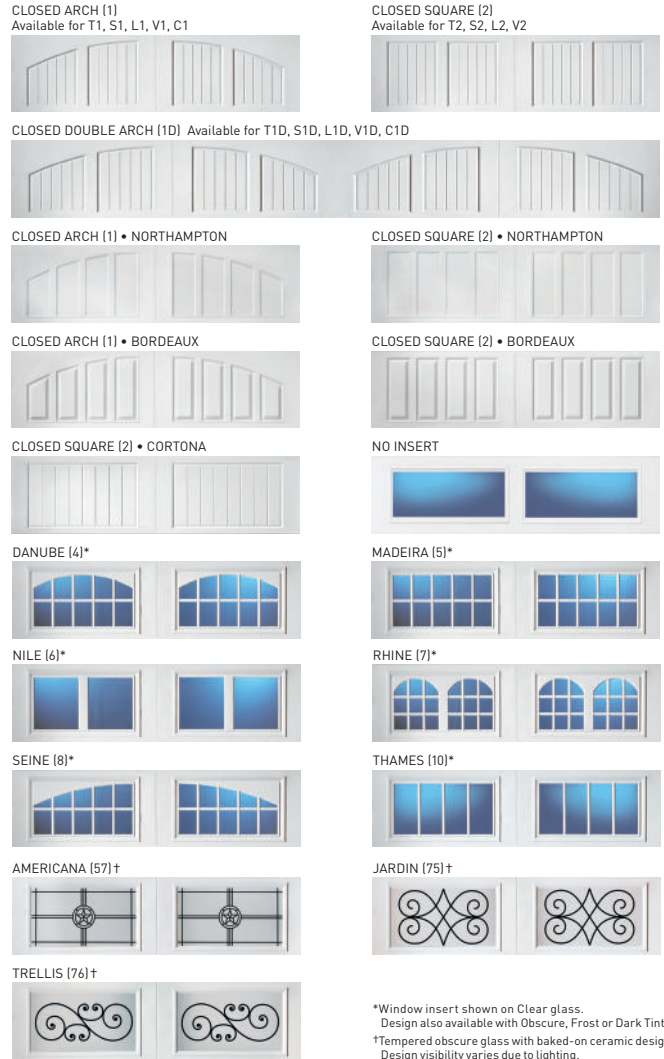

Top Sections