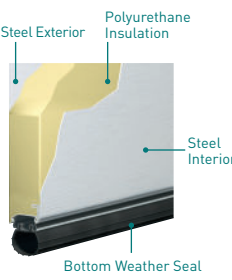

CL3000 Triple-Layer: Steel + Insulation + Steel