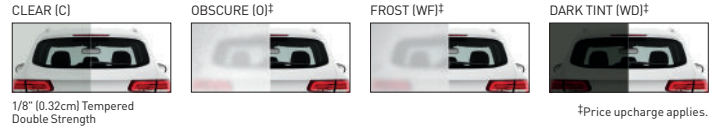

Glass Options

Insulated glass available in Clear, Frost and Dark Tint.†