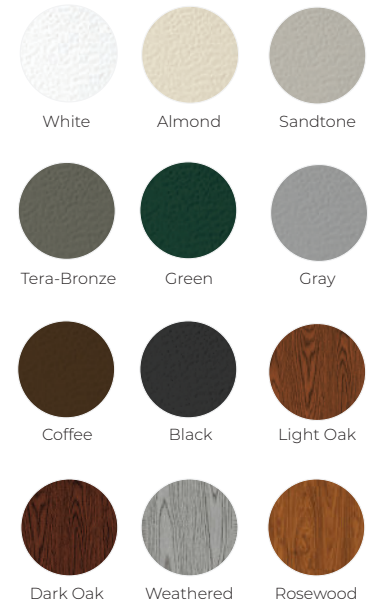

White	•	•	•	•
Almond	•	•	•	•
Sandtone	•	•	•	•
Tera-Bronze	•	•	•	•
Green	•	•	•	•
Gray	•	•	•	•
Coffee	•	•	•	•
Black	•	•	•	•
Light Oak	•	•	•	•
Dark Oak	•	•	•	•
Weathered Oak	•	•	•	•
Rosewood	•	•	•	•
Color Select**	•	•	•	•

\*For full warranty details contact your Midland dealer

\*\*ColorSelect™ uses Sherwin Williams Polane® Solar Reflective Polyurethane Enamel, providing a durable, heat-repelling coating.

## COLORS

Color Select™

\*Printed colors may not be accurate. Contact your local Midland dealer for exact color samples